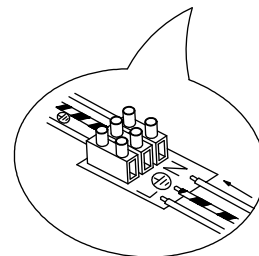

NOVA LUCE

9731215

1

Turn off the general switch

2

Mark, drill holes,
apply plastic anchors
& tie up the screws into place

3

Connect wires

4

Tie up screws to make it stable

5

Apply the bulb by rotating

6

Fix the glass into place by rotating

7

Turn on the general switch