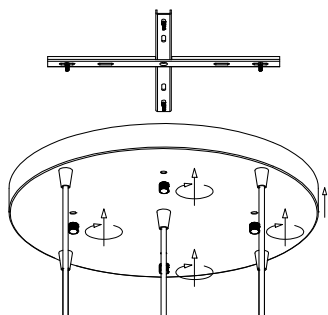

NOVA LUCE

9731215

1

Turn off the general switch

2

Mark, drill holes,
apply plastic anchors
& tie up the screws into place

3

Connect wires

4

Tie up screws to make it stable

5

Apply the bulb by rotating

6

Fix the glass into place by rotating

7

Turn on the general switch