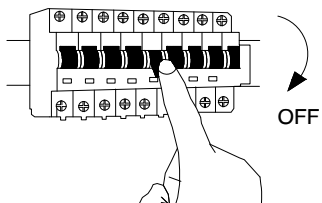

NOVA LUCE

9731215

1

Turn off the general switch

2

Mark, drill holes,
apply plastic anchors
& tie up the screws into place

3

Connect wires

4

Tie up screws to make it stable

5

Apply the bulb by rotating

6

Fix the glass into place by rotating

7

Turn on the general switch