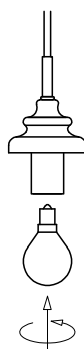

NOVA LUCE

9731215

1

Turn off the general switch

2

Mark, drill holes,
apply plastic anchors
& tie up the screws into place

3

Connect wires

4

Tie up screws to make it stable

5

Apply the bulb by rotating

6

Fix the glass into place by rotating

7

Turn on the general switch