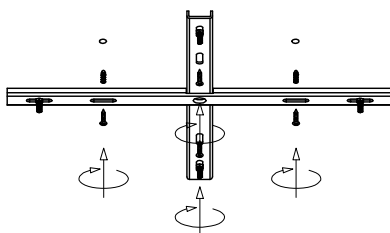

NOVA LUCE

9731215

1

Turn off the general switch

2

Mark, drill holes,
apply plastic anchors
& tie up the screws into place

3

Connect wires

4

Tie up screws to make it stable

5

Apply the bulb by rotating

6

Fix the glass into place by rotating

7

Turn on the general switch