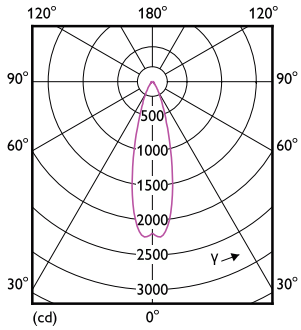

MASTER VALUE LED-Spot PAR

Photometrische Daten

Light Distribution Diagram - MAS LEDspot VLE D 9.5-75W 930 PAR30S 25D