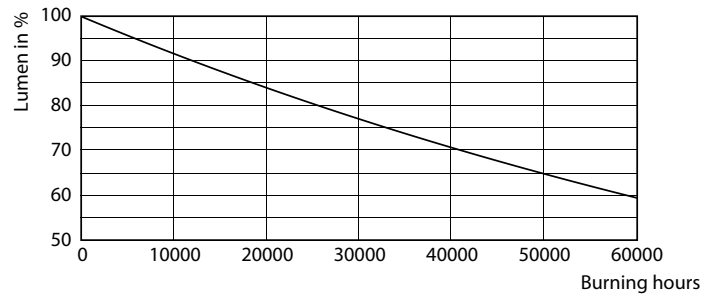

MASTER LEDspot ExpertColor AR111

Photometrische Daten

Accent Lighting Spots - MAS LEDExpertColor 20-100W 930 AR111 24D

Lebensdauer

Life Expectancy Diagram - MAS LEDExpertColor 20-100W 930 AR111 24D

Lumen Maintenance Diagram - MAS LEDExpertColor 20-100W 930 AR111 24D