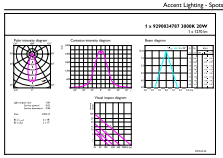

MASTER LEDspot ExpertColor AR111

Photometrische Daten

Accent Lighting Spots - MAS LEDExpertColor 20-100W 930 AR111 24D