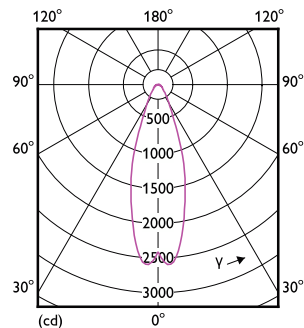

Light Distribution Diagram - MAS LEDEExpertColor 20-100W 930 AR111 24D