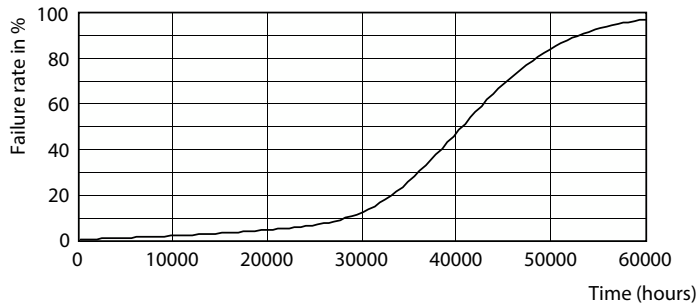

Lebensdauer

Life Expectancy Diagram - MAS LEExpertColor 20-100W 927 AR111 45D