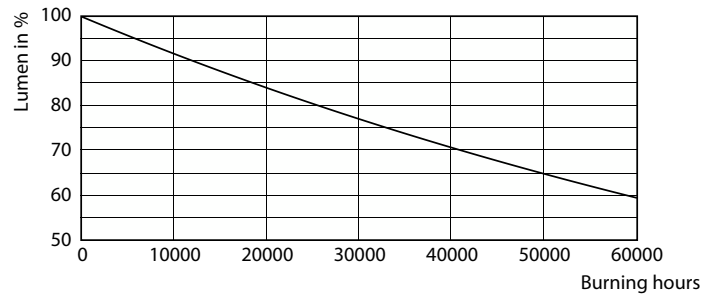

MASTER LEDspot ExpertColor AR111

Photometrische Daten

Spectral Power Distribution Colour - MAS LEExpertColor 20-100W 927 AR111 45D

Lebensdauer

Life Expectancy Diagram - MAS LEExpertColor 20-100W 927 AR111 45D