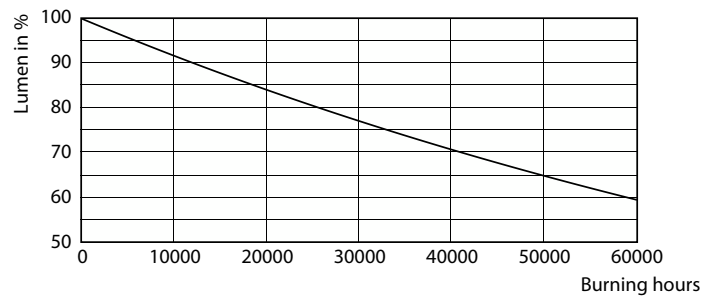

MASTER LEDspot ExpertColor AR111

Photometrische Daten

Accent Lighting Spots - MAS LEDExpertColor 20-100W 927 AR111 24D

Lebensdauer

Life Expectancy Diagram - MAS LEDExpertColor 20-100W 927 AR111 24D

Lumen Maintenance Diagram - MAS LEDExpertColor 20-100W 927 AR111 24D