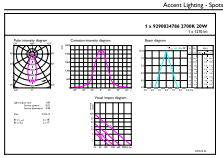

MASTER LEDspot ExpertColor AR111

Photometrische Daten

Accent Lighting Spots - MAS LEDExpertColor 20-100W 927 AR111 24D