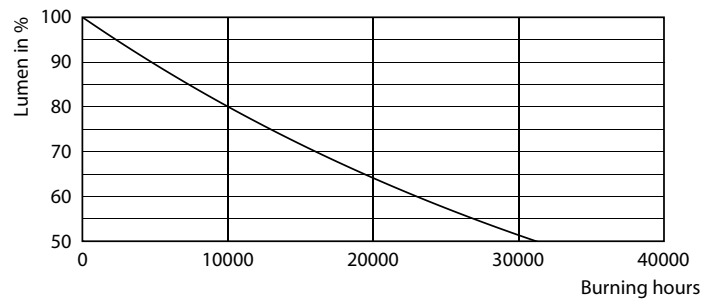

Lumen Maintenance Diagram - CorePro LEDBulbND10.5-100W E27A60 827FRG