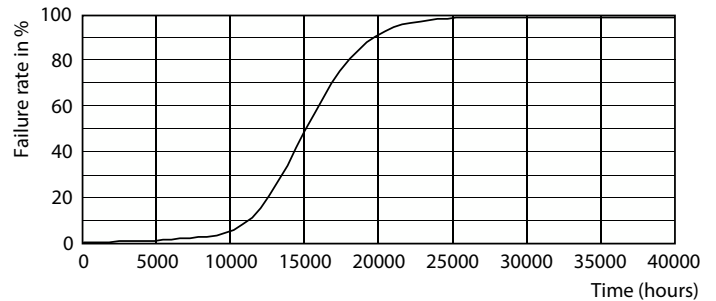

CorePro GLass LED-Lampen

Photometrische Daten

© Philips Lighting B.V. 2023

General uniform lighting - CorePro LEDBulbND10.5-100W E27A60 827CLG

Lebensdauer

Lumen Maintenance Diagram - CorePro LEDBulbND10.5-100W E27A60 827CLG