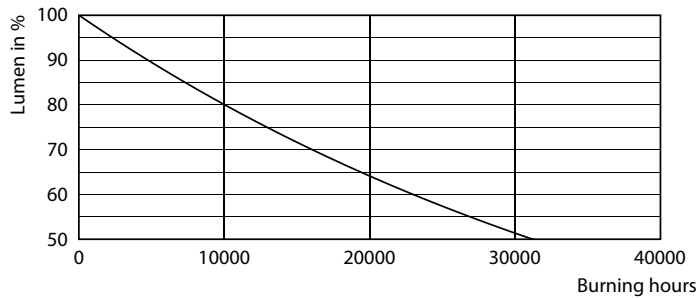

Abmessungsskizzen

Product	D	C
CorePro LEDBulbND10.5-100W E27A60 827CLG	60 mm	104 mm

Photometrische Daten

Light Distribution Diagram - CorePro LEDBulbND10.5-100W E27A60 827CLG

Spectral Power Distribution Colour - CorePro LEDBulbND10.5-100W E27A60 827CLG

CorePro GLass LED-Lampen

Photometrische Daten

© Philips Lighting B.V. 2023

General uniform lighting - CorePro LEDBulbND10.5-100W E27A60 827CLG

Lebensdauer

Lumen Maintenance Diagram - CorePro LEDBulbND10.5-100W E27A60 827CLG