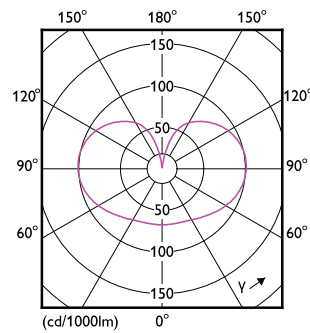

General uniform lighting - CorePro LEDBulbND 120W E27 A67 840 FR G

Light Distribution Diagram - CorePro LEDBulbND 120W E27 A67 840 FR G