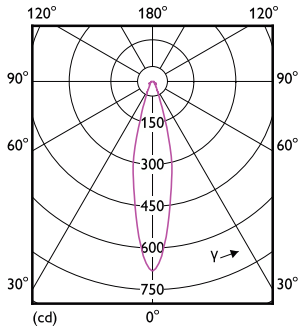

Abmessungsskizzen

Product	D	C
MAS ExpertColor 10.8-50W 930 AR111 24D	111 mm	61 mm

Photometrische Daten

Spectral Power Distribution Colour - MAS ExpertColor 10.8-50W 930 AR111 24D

Accent Lighting Spots - MAS ExpertColor 10.8-50W 930 AR111 24D

MASTER LEDspot ExpertColor AR111

Photometrische Daten

Light Distribution Diagram - MAS ExpertColor 10.8-50W 930 AR111 24D

Lebensdauer

Life Expectancy Diagram - MAS ExpertColor 10.8-50W 930 AR111 24D

Lumen Maintenance Diagram - MAS ExpertColor 10.8-50W 930 AR111 24D