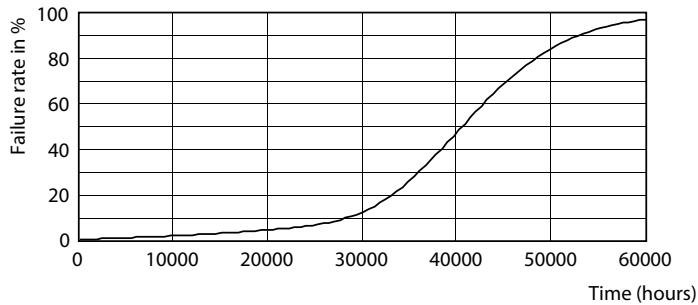

MASTER LEDspot ExpertColor AR111

Photometrische Daten

Accent Lighting Spots - MAS ExpertColor 14.8-75W 940 AR111 24D

Lebensdauer

Life Expectancy Diagram - MAS ExpertColor 14.8-75W 940 AR111 24D

Lumen Maintenance Diagram - MAS ExpertColor 14.8-75W 940 AR111 24D