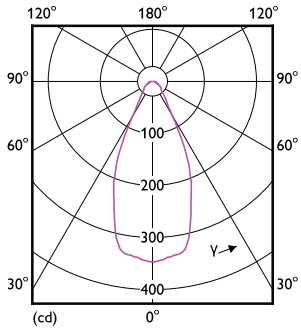

MASTER LEDspot ExpertColor AR111

Photometrische Daten

Light Distribution Diagram - MAS ExpertColor 14.8-75W 930 AR111 45D