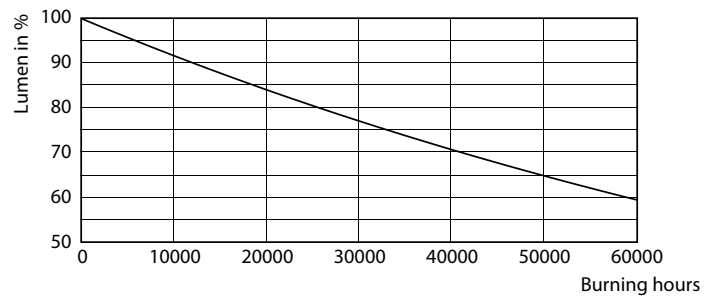

Lumen Maintenance Diagram - MAS ExpertColor 14.8-75W 930 AR111 45D