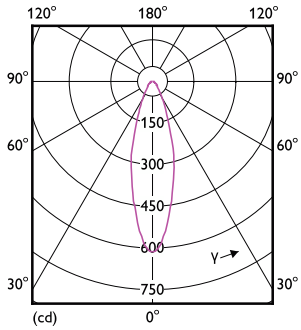

MASTER LEDspot ExpertColor AR111

Photometrische Daten

Light Distribution Diagram - MAS ExpertColor 14.8-75W 930 AR111 24D