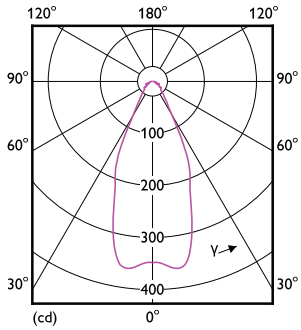

MASTER LEDspot ExpertColor AR111

Photometrische Daten

Light Distribution Diagram - MAS ExpertColor 14.8-75W 927 AR111 45D