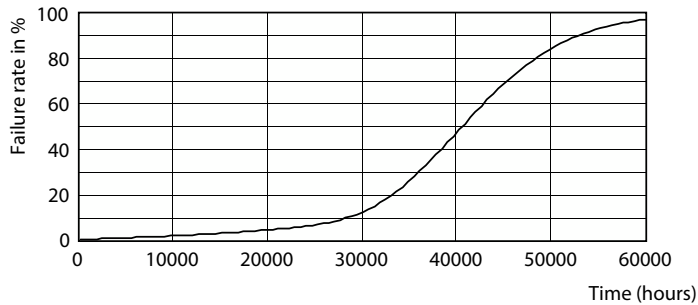

Lebensdauer

Life Expectancy Diagram - MAS ExpertColor 14.8-75W 927 AR111 45D