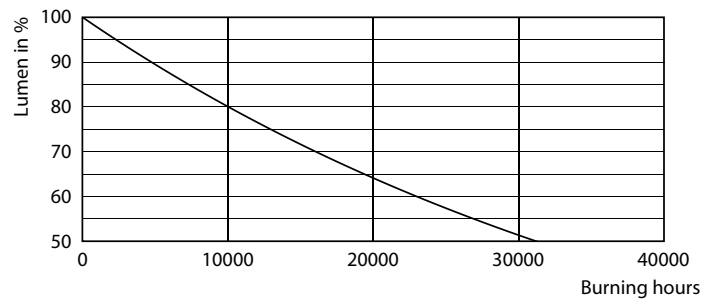

Photometrische Daten

© Philips Lighting B.V. 2021

LEDlinear CorePro 7,2W R7S 830-GUL

Lebensdauer

15K LED

15K LMP