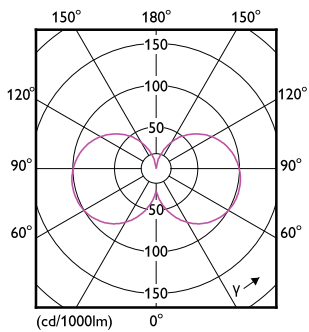

Abmessungsskizzen

Product

CorePro LED linear R7S 118mm 7.2-60W 830

DOB R7S 220-240V 8-60W 850lm 3000K ND

Photometrische Daten

LEDlinear CorePro 7,2W R7S 830-LDD

LEDlinear CorePro 7,2W R7S 830-POC

CorePro LEDlinear R7S Hochvolt-Stablampen