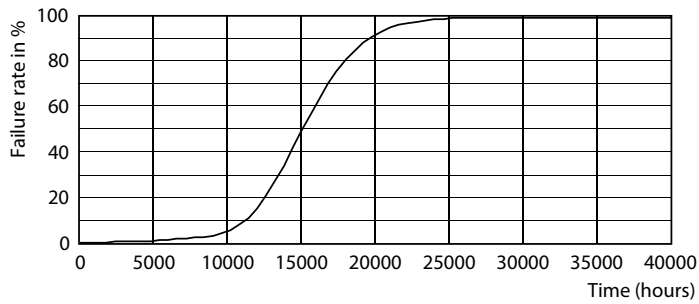

Lebensdauer

Life Expectancy Diagram - CorePro LEDcapsuleLV 1.8-20W GY6.35 827