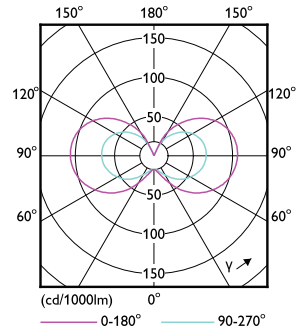

CorePro LEDcapsule G4/GY6,35 Stiftsockellampen

Photometrische Daten

Light Distribution Diagram - CorePro LEDcapsuleLV 1.8-20W GY6.35 827