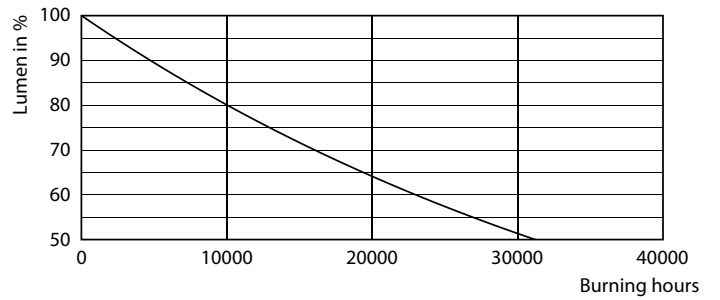

Lumen Maintenance Diagram - CorePro LEDcapsuleLV 1.8-20W GY6.35 827