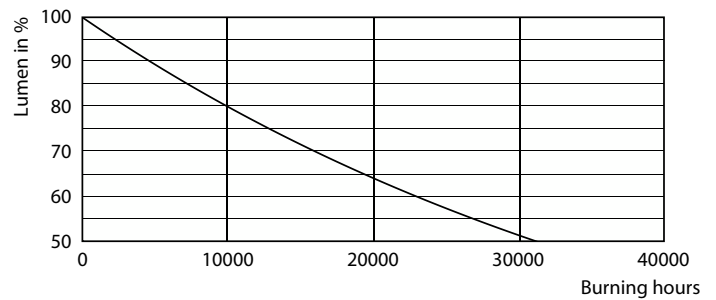

Lumen Maintenance Diagram - CorePro LED Stick ND 9.5-75W T38 E27 840