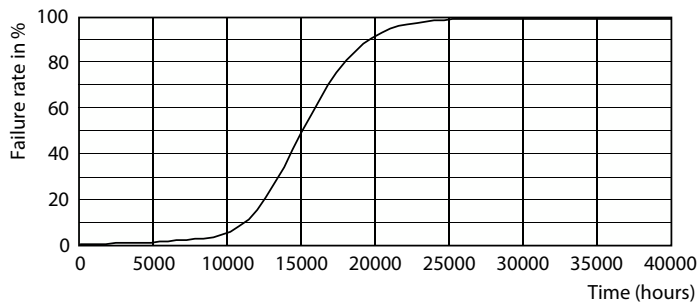

Lebensdauer

Life Expectancy Diagram - CorePro LED Stick ND 9.5-75W T38 E27 840