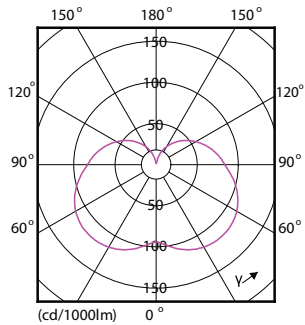

CorePro Kunststoff-LED-Speziellampen

Photometrische Daten

Light Distribution Diagram - CorePro LED Stick ND 9.5-75W T38 E27 840