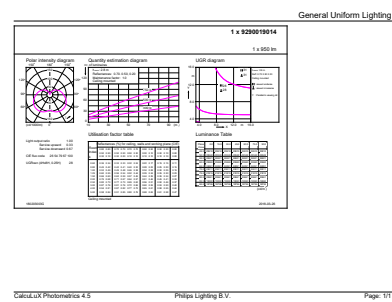

Abmessungsskizzen

Product	D	C
CorePro LED Stick ND 9.5-68W T38 E27 830	37,2 mm	114,3 mm

Photometrische Daten

Spectral Power Distribution Colour - CorePro LED Stick ND 9.5-68W T38 E27 830

General uniform lighting - CorePro LED Stick ND 9.5-68W T38 E27 830