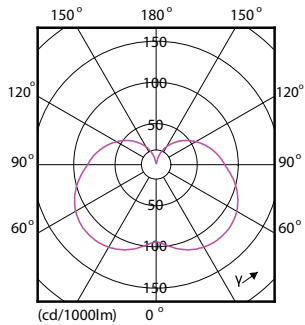

Abmessungsskizzen

Product	D	C
CorePro LED Stick ND 9.5-68W T38 E27 830	37,2 mm	114,3 mm

Photometrische Daten

Spectral Power Distribution Colour - CorePro LED Stick ND 9.5-68W T38 E27 830

General uniform lighting - CorePro LED Stick ND 9.5-68W T38 E27 830

CorePro Kunststoff-LED-Speziallampen

Photometrische Daten

Light Distribution Diagram - CorePro LED Stick ND 9.5-68W T38 E27 830

Lebensdauer

Life Expectancy Diagram - CorePro LED Stick ND 9.5-68W T38 E27 830