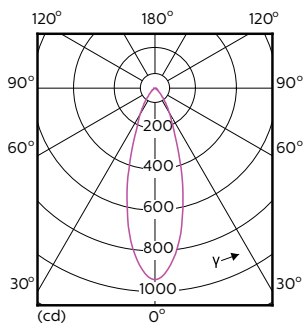

Light Distribution Diagram - MAS LED ExpertColor 5.5-50W GU10 940 36D