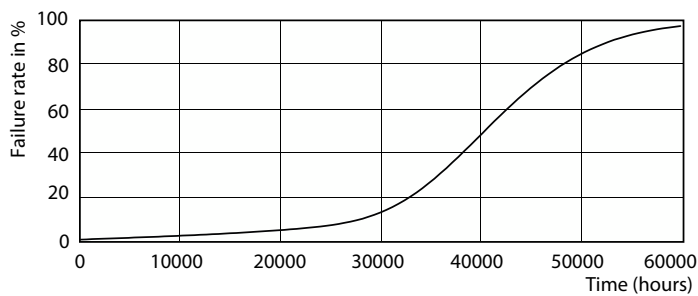

Lebensdauer

Life Expectancy Diagram - MAS LED ExpertColor 5.5-50W GU10 940 36D