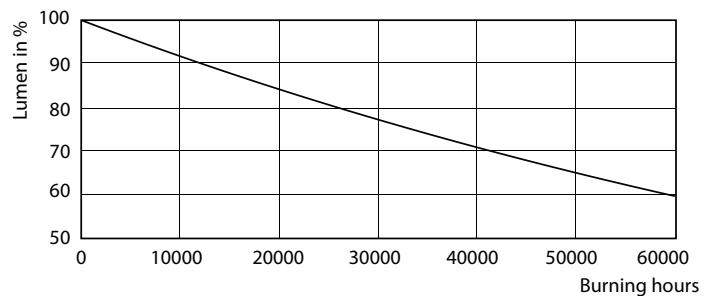

Lumen Maintenance Diagram - MAS LED ExpertColor 5.5-50W GU10 930 36D