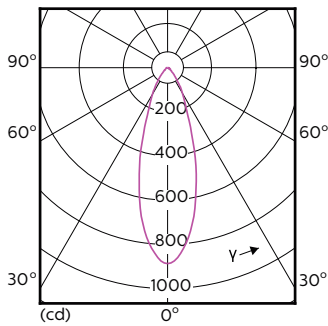

Light Distribution Diagram - MAS LED ExpertColor 5.5-50W GU10 930 36D