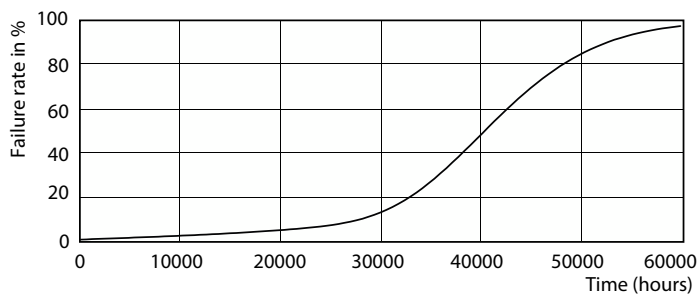

Lebensdauer

Life Expectancy Diagram - MAS LED ExpertColor 5.5-50W GU10 930 36D