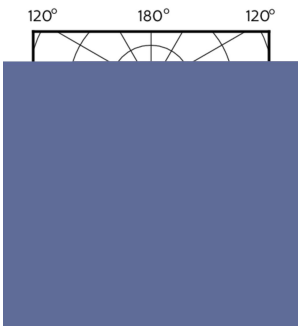

Light Distribution Diagram - MAS LED ExpertColor 5.5-50W GU10 927 36D