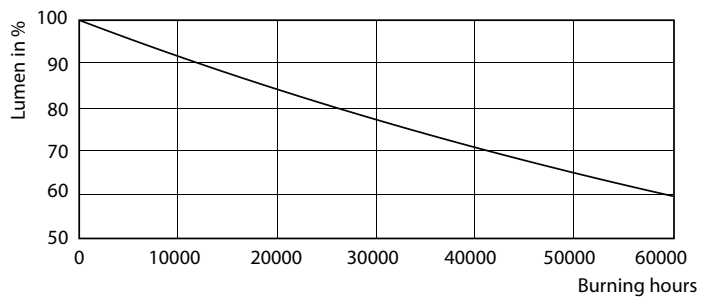

Lumen Maintenance Diagram - MAS LED ExpertColor 5.5-50W GU10 927 36D