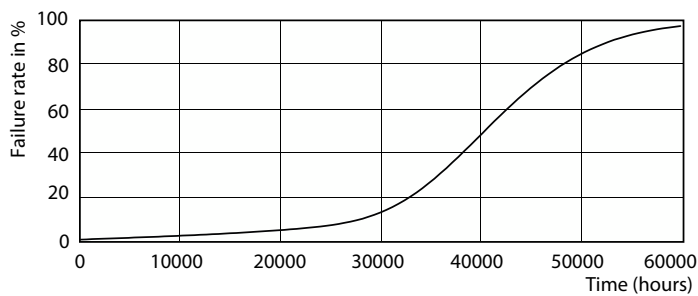

Lebensdauer

Life Expectancy Diagram - MAS LED ExpertColor 5.5-50W GU10 940 25D