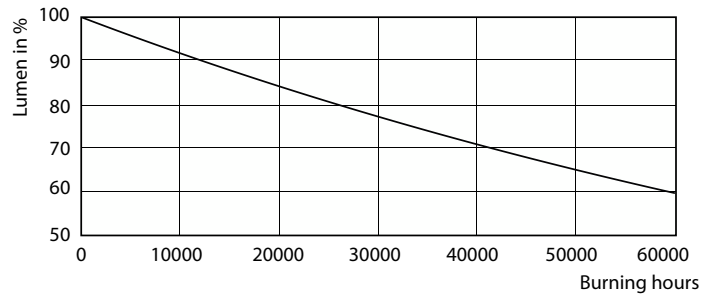

Lumen Maintenance Diagram - MAS LED ExpertColor 5.5-50W GU10 927 25D