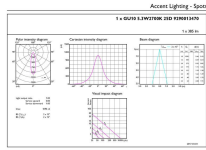

MASTER LEDspot GU10 ExpertColor

Photometrische Daten

OSRAM Professional LED Lighting ETC Page 11