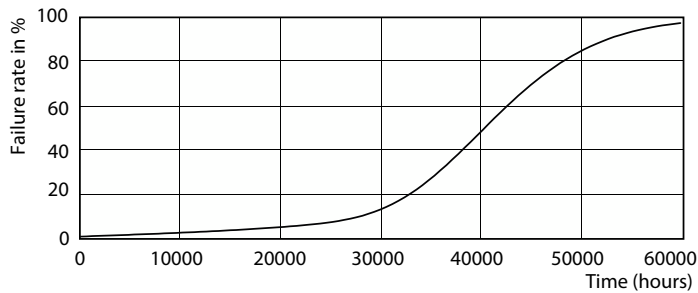

Lebensdauer

Life Expectancy Diagram - MAS LED ExpertColor 5.5-50W GU10 927 25D