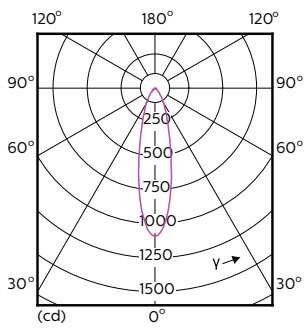

MASTER LEDspot GU10 ExpertColor

Photometrische Daten

OSRAM Professional LED Lighting ETC Page 11

Accent Lighting Spots - MAS LED ExpertColor 5.5-50W GU10 927 25D

Spectral Power Distribution Colour - MAS LED ExpertColor 5.5-50W GU10 927 25D

Light Distribution Diagram - MAS LED ExpertColor 5.5-50W GU10 927 25D

Lebensdauer

Life Expectancy Diagram - MAS LED ExpertColor 5.5-50W GU10 927 25D

Lumen Maintenance Diagram - MAS LED ExpertColor 5.5-50W GU10 927 25D