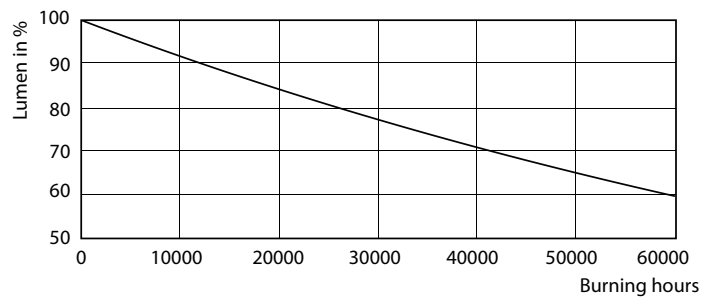

Lumen Maintenance Diagram - MAS LED ExpertColor 3.9-35W GU10 930 36D