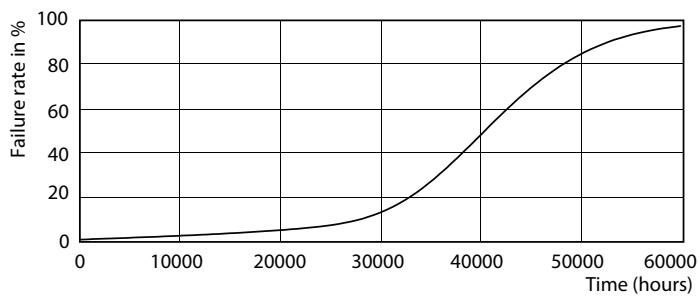

Lebensdauer

Life Expectancy Diagram - MAS LED ExpertColor 3.9-35W GU10 930 36D