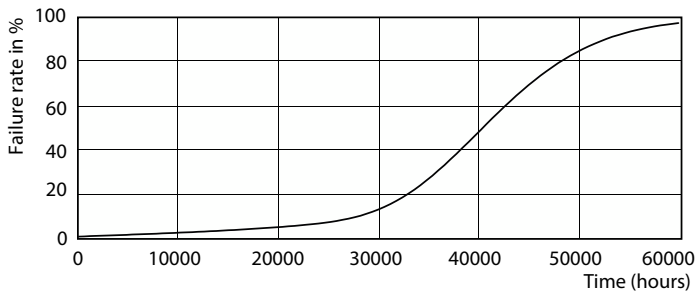

Lebensdauer

Life Expectancy Diagram - MAS LED ExpertColor 3.9-35W GU10 927 36D